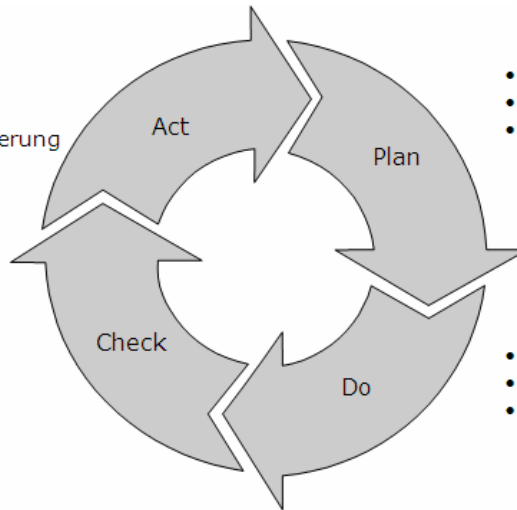

Die Plattform **alabus process share**

- Kontinuierliche Verbesserung
- KPI
- Modulare Erweiterung

- Organisation
- Prozesse
- Abläufe

- Audit Trail
- Compliance
- Reports

- Aufgaben / Aktivitäten
- Owner / Responsibility
- Stati / Workflow

Three screenshots of the alabus software interface are shown. The top-left screenshot displays a 'JAZ REPORT' with a table of data. The top-right screenshot shows a 'Business Modul' interface with a 'Listen Panel' and a 'Formular Panel'. The bottom-right screenshot shows a 'BPM-Engine' flowchart with various process steps and decision points. A 'Firmen-Logo' is visible in the bottom-left corner of the screenshots.